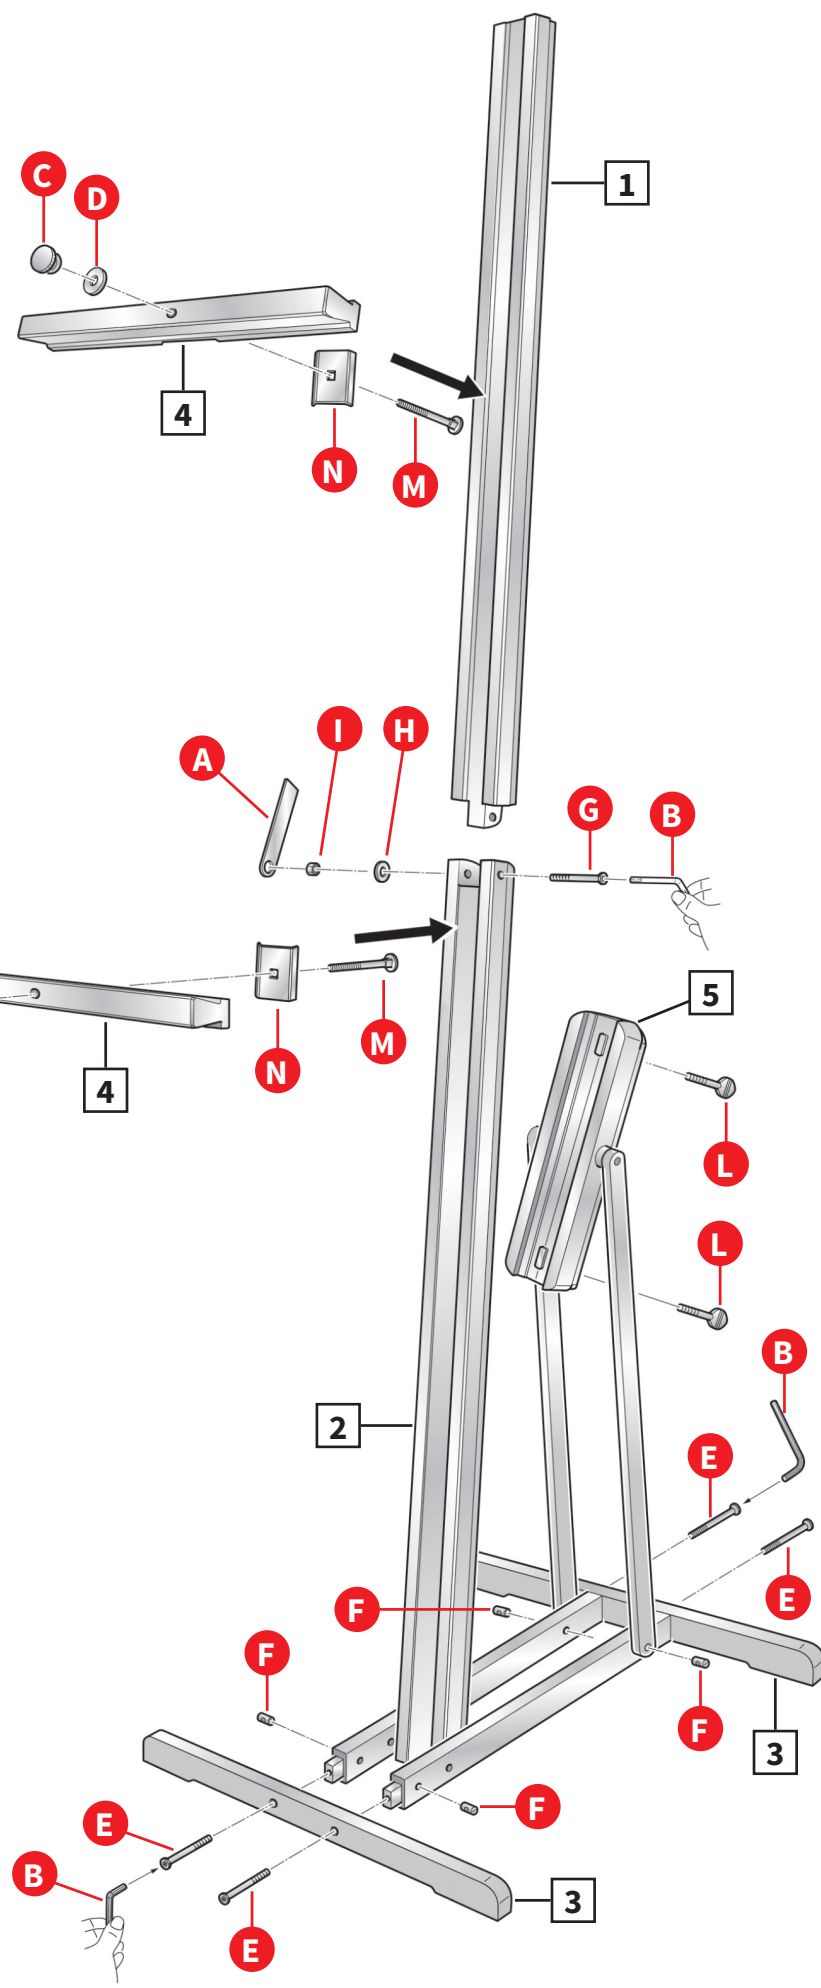

M/25

CAVALLETTO LIRA
LYRE EASEL

1	x1	Asta centrale superiore Upper central post
2	x1	Asta centrale inferiore Lower central post
3	x2	Base Base
4	x2	Mensola Canvas tray
5	x1	Supporto inclinazione Tilting support
G	x1	mm. 6x80
I	x1	mm. 6
M	x2	mm. 8x70

A	x1	mm. 10
B	x1	mm. 4
C	x2	mm. 32x22x8
D	x2	mm. 8x24
E	x4	mm. 6x50
F	x4	mm. 10x20x6
H	x1	mm. 6x12
L	x2	mm. 6x30
N	x2	mm. 49x55

Tela max. 10 Kg
Canvas max. 22 lbs

9 Kg
20 lbs