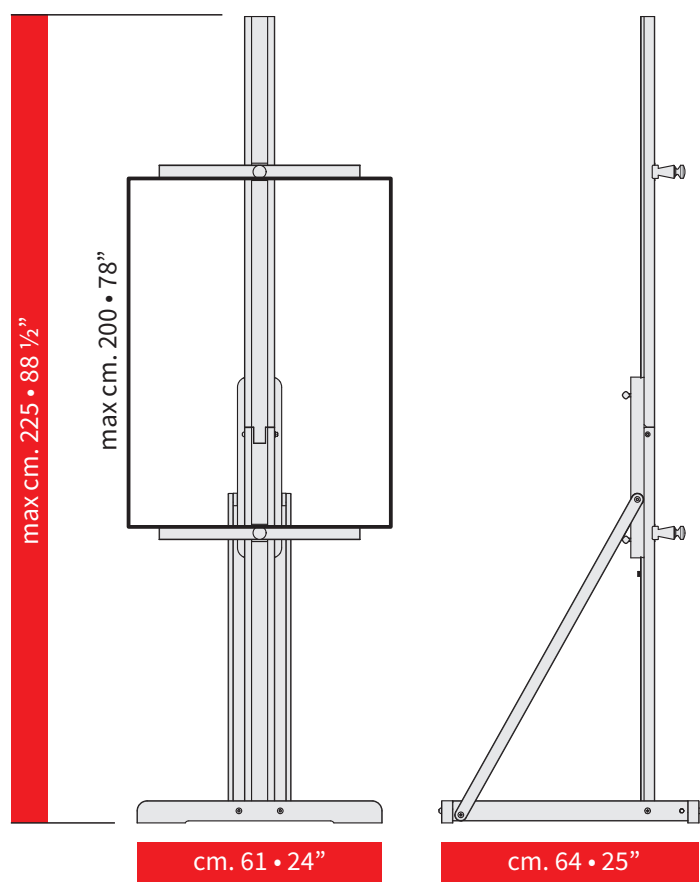

M/25

CAVALLETTO LIRA
LYRE EASEL

1	x1	Asta centrale superiore Upper central post
2	x1	Asta centrale inferiore Lower central post
3	x2	Base Base
4	x2	Mensola Canvas tray
5	x1	Supporto inclinazione Tilting support
G	x1	mm. 6x80
I	x1	mm. 6
M	x2	mm. 8x70

A	x1	mm. 10
B	x1	mm. 4
C	x2	mm. 32x22x8
D	x2	mm. 8x24
E	x4	mm. 6x50
F	x4	mm. 10x20x6
H	x1	mm. 6x12
L	x2	mm. 6x30
N	x2	mm. 49x55

Tela max. 10 Kg
Canvas max. 22 lbs

9 Kg
20 lbs