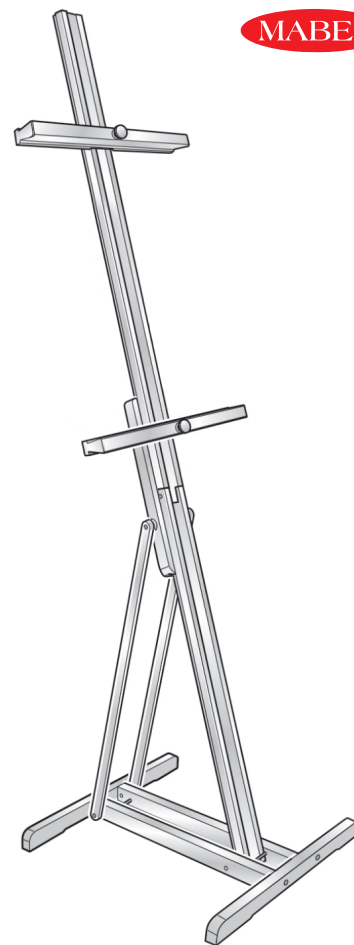

M/25

CAVALLETTO LIRA
LYRE EASEL

1	x1	Asta centrale superiore Upper central post
2	x1	Asta centrale inferiore Lower central post
3	x2	Base Base
4	x2	Mensola Canvas tray
5	x1	Supporto inclinazione Tilting support
G	x1	mm. 6x80
I	x1	mm. 6
M	x2	mm. 8x70